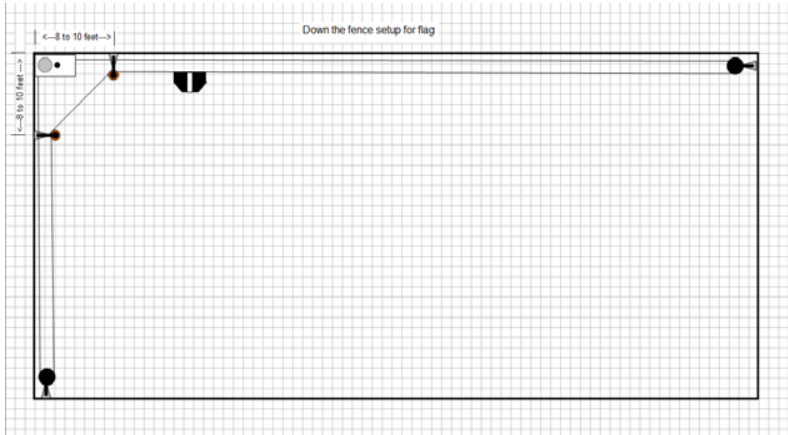

Down-the-fence kit (two end pulleys, two corner pulleys) $300.00
Additional Supercord 0.25 per ft

Flag 30.00

Cow Kit (cow, back line pulleys, 200 ft of Supercord) 155.00
Cow 100.00

Remotes
2 Button Remote (left, right) 75.00
Ultima Remote (left, right, record, memory select, play) 100.00
Bump Remote (left, right, +, Reset, -) 150.00
Ultima Bump remote 150.00
Rechargeable Batteries for remote (2 batteries) 10.00
Battery Charger for remote 25.00

Universal mount for CowTrac (system and end pulley hooks) 65.00
Universal Mount for Sidekick (system hooks) 35.00

18V NiMH Battery (2 Amp Hour) 50.00
Fast charger for 2 Amp hour battery 50.00

Travel Case* (waterproof, dust proof, crush proof) 200.00

* Only available in the US due to excessive international shipping costs